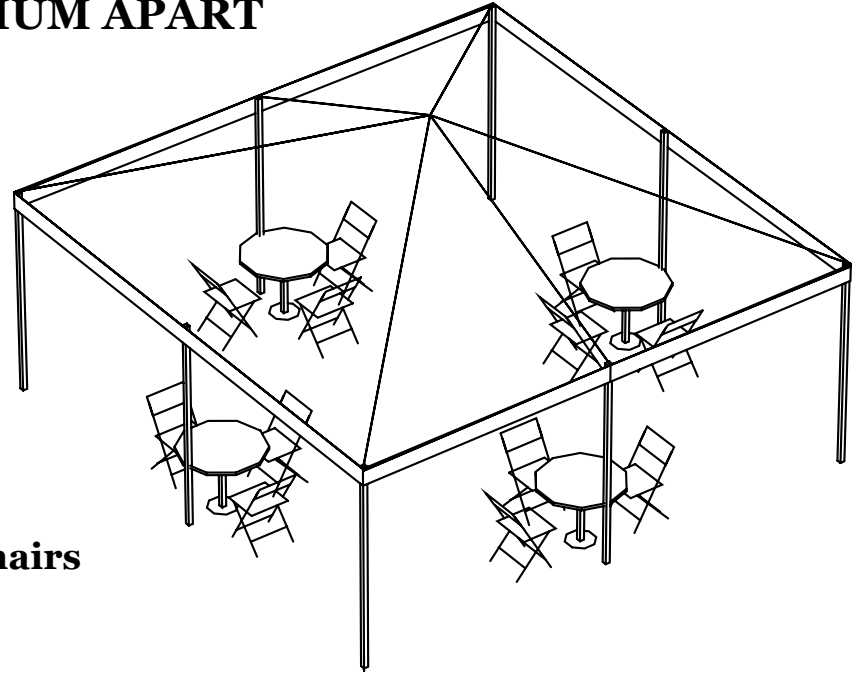

**SOCIAL DISTANCING TENTS FOR GROUPS OR INDIVIDUALS
ALL TABLES AND CHAIRS 6' MINIMUM APART**

**20x20 Frame Tent
4 30" Round Tables and 12 to 16 Chairs
OR
4 Cocktail tables and 12 Stools**

**PRICING
\$300 First week, \$150 per week after**

**Price Includes Tent, Sides, Balasting, Tables, and Chairs
Minimum Weeks Required
\$50 Less If Use Own Tables/Chairs**

100 Industrial Dr
Edinboro, Pa. 16412
(814) 734-1133
www.southshorerental.com