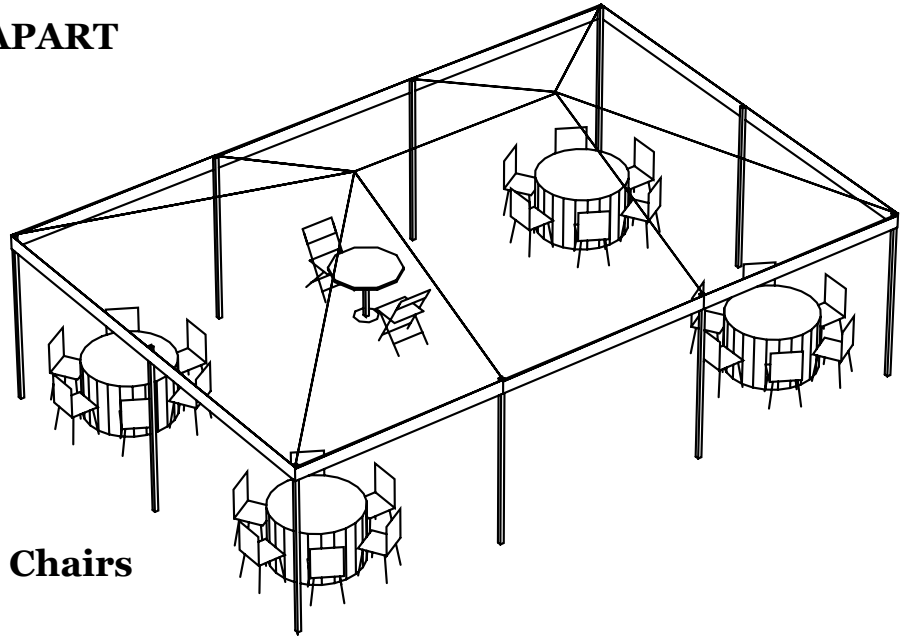

**SOCIAL DISTANCING TENTS FOR GROUPS OR INDIVIDUALS
ALL TABLES AND CHAIRS 6' MINIMUM APART**

**20x30 Frame Tent
4-48" Tables, 1 30" Table and 26 Chairs
OR
5 Cocktail Tables and 18 Stools**

**Price
\$400 First Week and \$200 After**

**Price Includes Tent, Sides, Ballasting, Tables and Chairs
Minimum Weeks Required
\$50 Less If Use Own Tables/Chairs**

100 Industrial Dr
Edinboro, Pa. 16412

(814) 734-1133

www.southshorerental.com