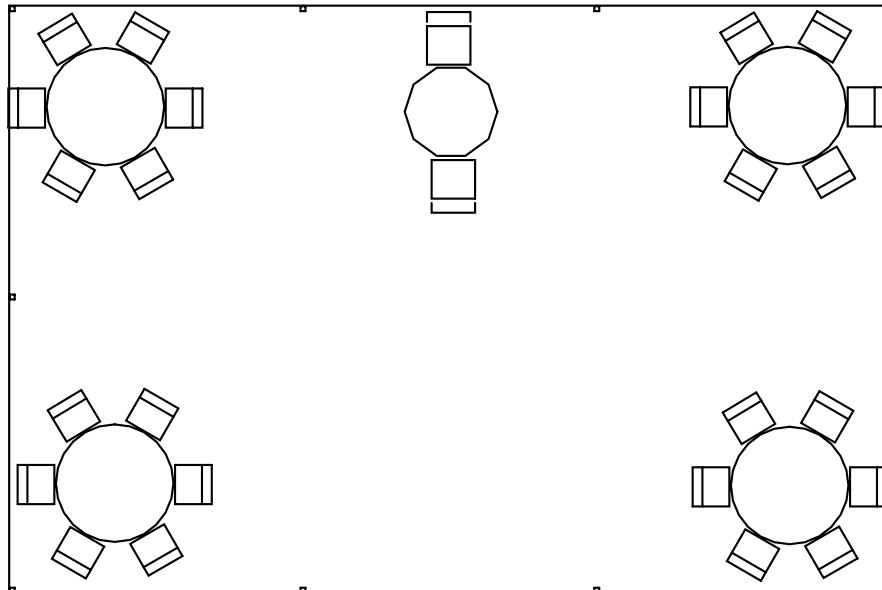

100 Industrial Dr
Edinboro, Pa. 16412

(814) 734-1133

www.southshorerental.com