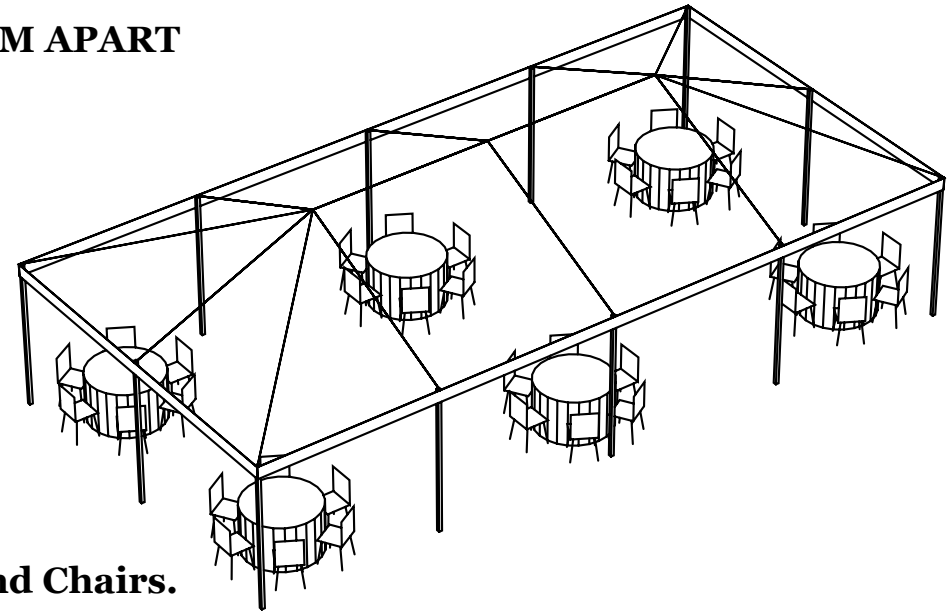

**SOCIAL DISTANCING TENTS FOR GROUPS OR INDIVIDUALS
ALL TABLES AND CHAIRS 6' MINIMUM APART**

**20x40 Frame Tent
6-48" Round Tables and 36 Chairs
OR
6 Cocktail Tables and 24 Stools**

**PRICE
\$500 For The First Week, \$250 After**

**Price Includes Tent, Sides, Ballasting, Tables, and Chairs.
Minimum Weeks Required
\$50 Less If Use Own Tables/Chairs**

100 Industrial Dr
Edinboro, Pa. 16412
(814) 734-1133
www.southshorerental.com