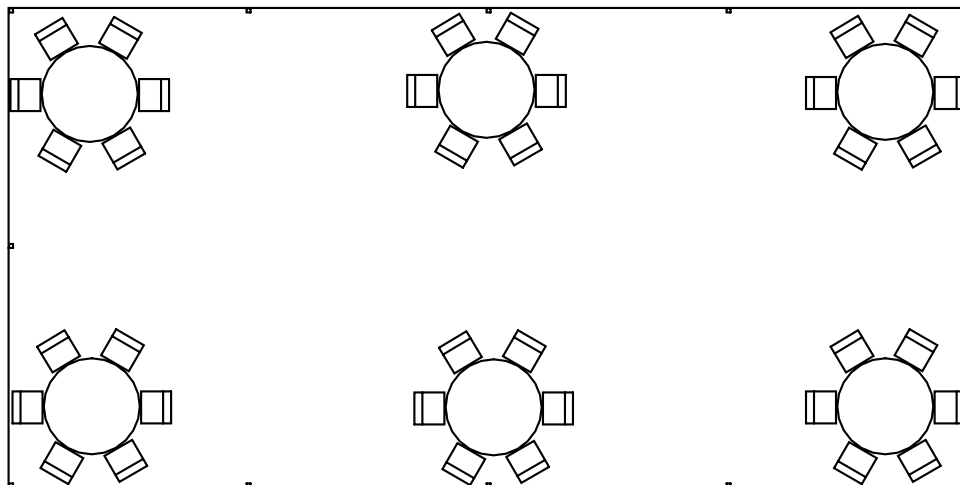

100 Industrial Dr
Edinboro, Pa. 16412
(814) 734-1133
www.southshorerental.com